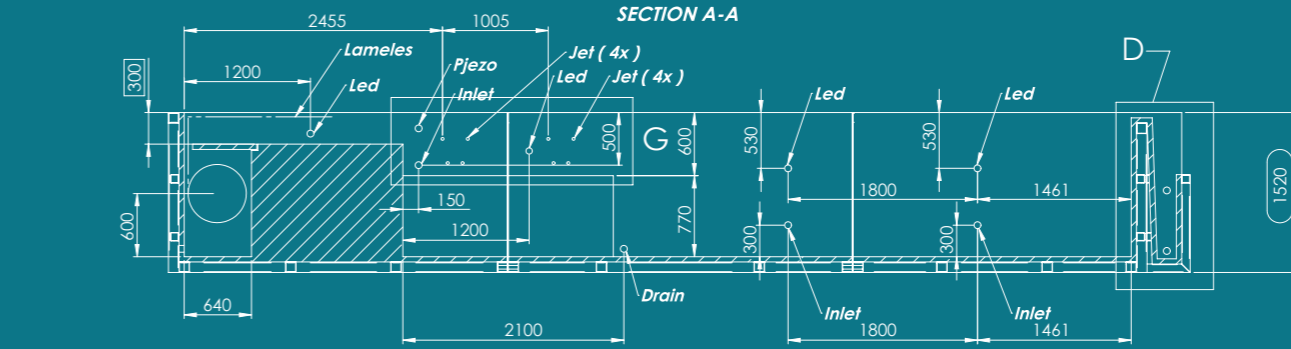

TILED POOLS

Every single pool is designed with maximum care of our experienced engineering team. From customers initial drawings we design to perfection final drawings with CAD programs in our factory according to proposed finishes and pool accessories.