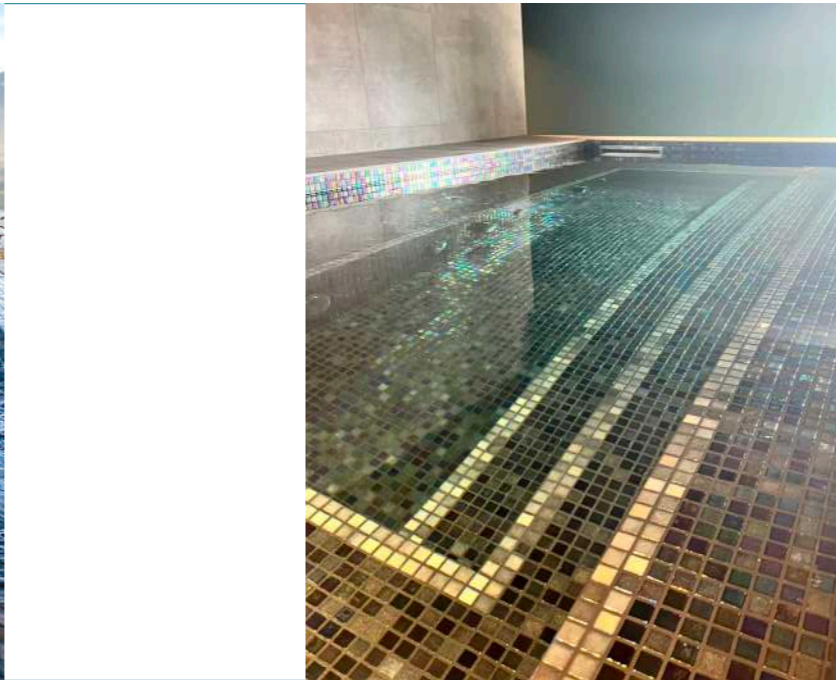

Square SPA with comfortable lounge skimmer or overflow versions possible.

**Interior sizes:**

1.7 x 1.7 m,  
2.0 x 2.0 m,  
2.3 x 2.3 m,  
2.5 x 2.5 m

SUNFLOWER  
SPA

Classic round shape will fit to any project. Tiling - only Mosaic tiles. Skimmer or overflow possible.

**Interior sizes:**

Ø 2.0 m,  
Ø 2.3 m,  
Ø 2.5 m,  
Ø 3.0 m

COCONUT  
SPA

Square spa with maximum place inside, universal shape, skimmer or overflow version possible.

**Interior sizes:**

1.7 x 1.7 m,  
2.0 x 2.0 m,  
2.3 x 2.3 m,  
2.5 x 2.5 m

SESAME  
SPA

Rectangular spa for hotels or big villa's, skimmer or overflow version possible.

**Interior sizes:**

2.0 x 4.0 m,  
2.3 x 4.5 m,  
2.5 x 5.0 m

THERMAE  
SPA

Thermae Spa is combination of historic roman spa and modern build and functionality, luxury look and shape, acrylic window, skimmer or overflow possible.

# TILED SWIM SPA

TILESTONE SWIM SPA its luxury and energy efficient mini pool with all swim spa functionality. Made for inground installations with built in pump room.

THREE BUILD OPTIONS AVAILABLE:

**ACTIVE** - with counter current Jet;