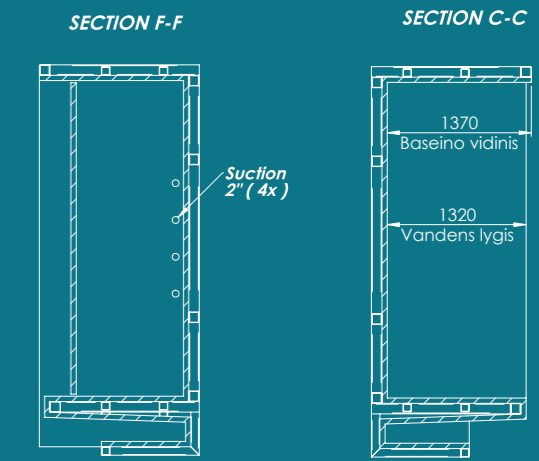

TILED POOLS

Every single pool is designed with maximum care of our experienced engineering team. From customers initial drawings we design to perfection final drawings with CAD programs in our factory according to proposed finishes and pool accessories.