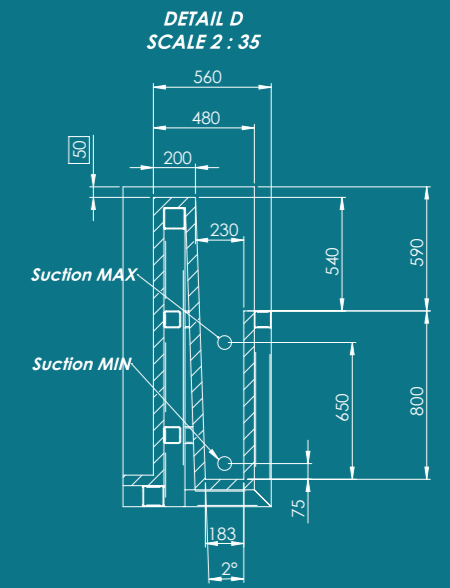

TILED POOLS

Every single pool is designed with maximum care of our experienced engineering team. From customers initial drawings we design to perfection final drawings with CAD programs in our factory according to proposed finishes and pool accessories.