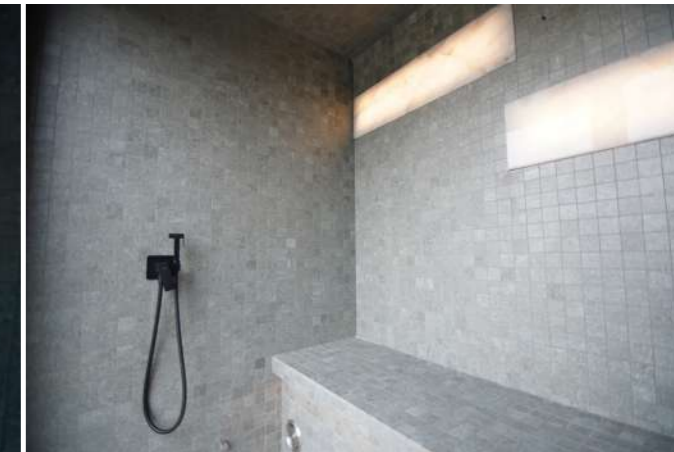

W E L L N E S S
S O L U T I O N S