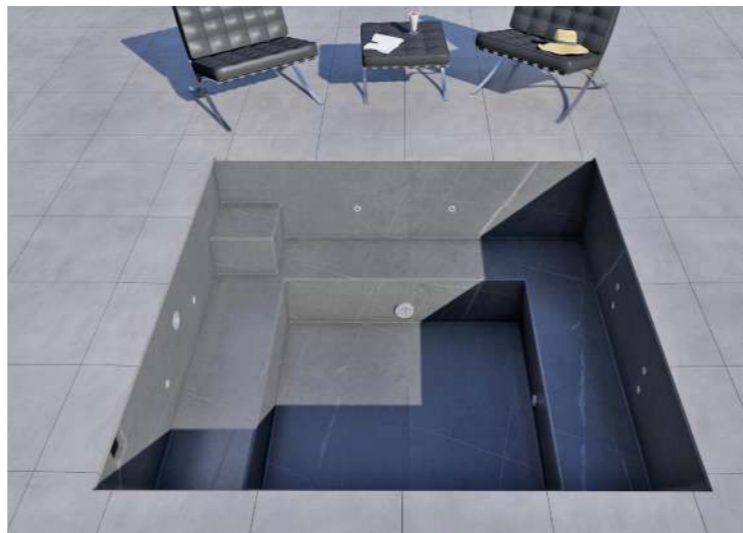

Square SPA with comfortable lounge skimmer or overflow versions possible.

**Interior sizes:**

1.7 x 1.7 m,  
2.0 x 2.0 m,  
2.3 x 2.3 m,  
2.5 x 2.5 m

SUNFLOWER  
SPA

Classic round shape will fit to any project. Tiling - only Mosaic tiles. Skimmer or overflow possible.

**Interior sizes:**

Ø 2.0 m,  
Ø 2.3 m,  
Ø 2.5 m,  
Ø 3.0 m

COCONUT  
SPA

Square spa with maximum place inside, universal shape, skimmer or overflow version possible.

**Interior sizes:**

1.7 x 1.7 m,  
2.0 x 2.0 m,  
2.3 x 2.3 m,  
2.5 x 2.5 m

SESAME  
SPA

Rectangular spa for hotels or big villa's, skimmer or overflow version possible.

**Interior sizes:**

2.0 x 4.0 m,  
2.3 x 4.5 m,  
2.5 x 5.0 m

THERMAE  
SPA

Thermae Spa is combination of historic roman spa and modern build and functionality, luxury look and shape, acrylic window, skimmer or overflow possible.