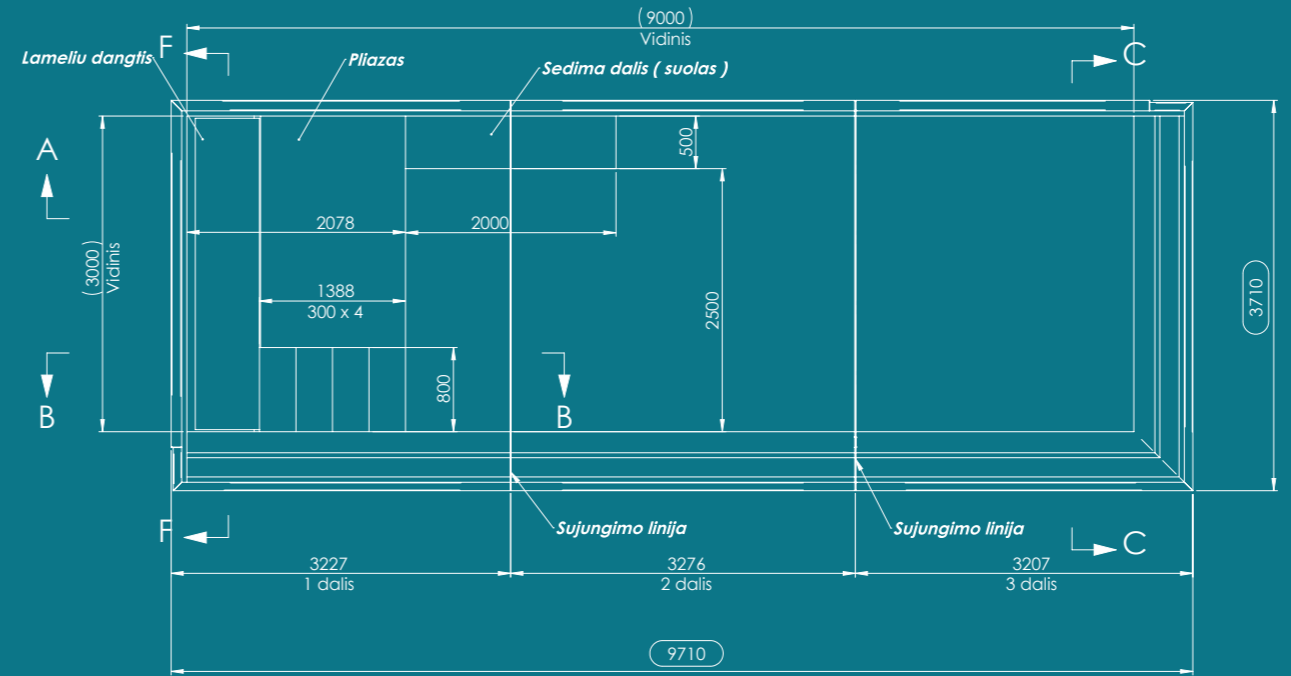

TILED POOLS

Every single pool is designed with maximum care of our experienced engineering team. From customers initial drawings we design to perfection final drawings with CAD programs in our factory according to proposed finishes and pool accessories.