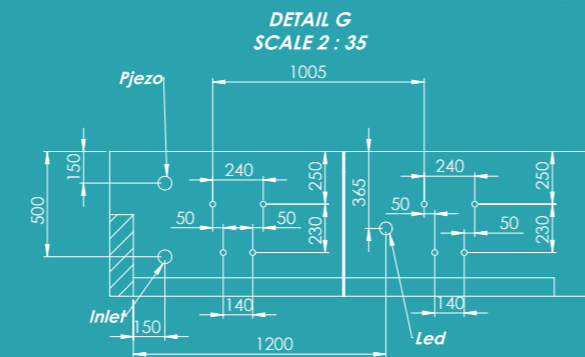

TILED POOLS

Every single pool is designed with maximum care of our experienced engineering team. From customers initial drawings we design to perfection final drawings with CAD programs in our factory according to proposed finishes and pool accessories.