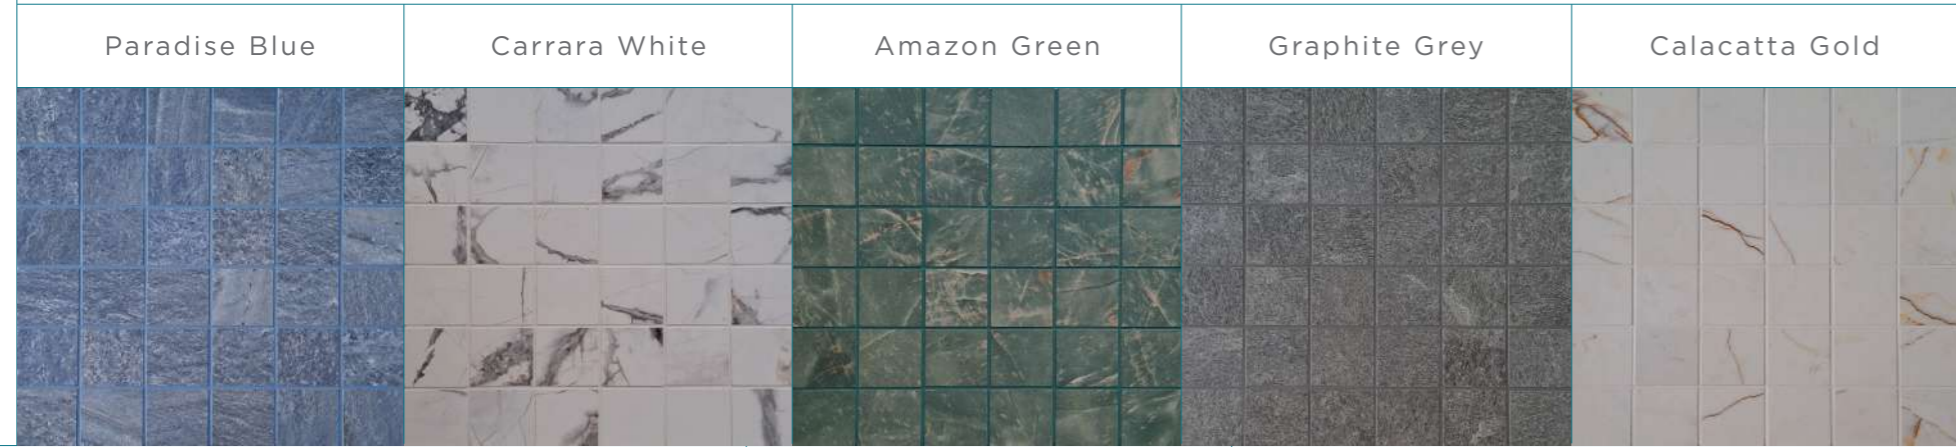

STANDARD COLOUR RANGE

CERAMIC TILE RANGE OF 30X60 TILES

EXCLUSIVE STONE LOOK 5X5 CERAMIC TILES

WE HAVE VERY BIG CHOICE OF COLOURS AND SIZES

**TILESTONE**  
POOLS & SPA'S

C O N T A C T U S

[www.tilestonepools.com](http://www.tilestonepools.com)