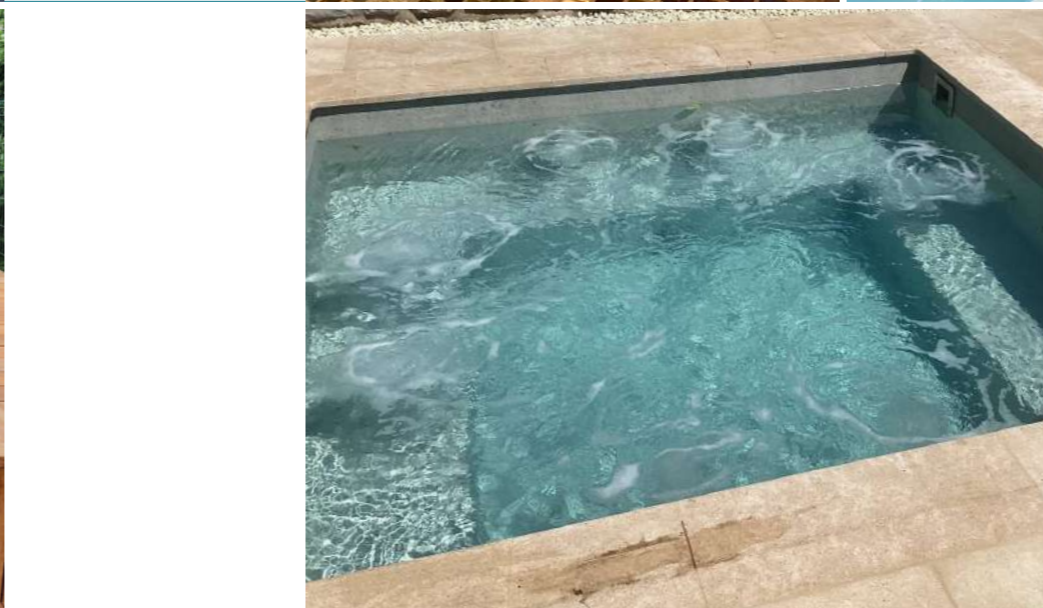

**Interior sizes:**

Ø 2.0 m,  
Ø 2.3 m,  
Ø 2.5 m,  
Ø 3.0 m

COCONUT  
SPA

Square spa with maximum place inside, universal shape, skimmer or overflow version possible.

**Interior sizes:**

1.7 x 1.7 m,  
2.0 x 2.0 m,  
2.3 x 2.3 m,  
2.5 x 2.5 m

SESAME  
SPA

Rectangular spa for hotels or big villa's, skimmer or overflow version possible.

**Interior sizes:**

2.0 x 4.0 m,  
2.3 x 4.5 m,  
2.5 x 5.0 m

THERMAE  
SPA

Thermae Spa is combination of historic roman spa and modern build and functionality, luxury look and shape, acrylic window, skimmer or overflow possible.

# TILED SWIM SPA

TILESTONE SWIM SPA its luxury and energy efficient mini pool with all swim spa functionality. Made for inground installations with built in pump room.

THREE BUILD OPTIONS AVAILABLE:

**ACTIVE** - with counter current Jet;