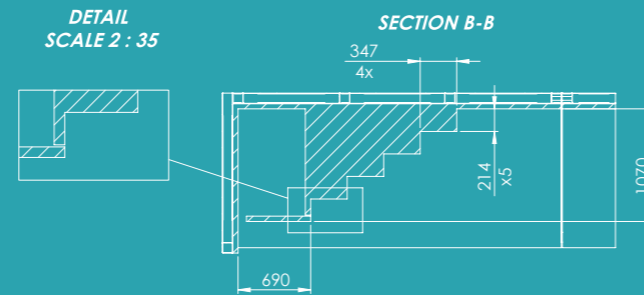

TILED POOLS

Every single pool is designed with maximum care of our experienced engineering team. From customers initial drawings we design to perfection final drawings with CAD programs in our factory according to proposed finishes and pool accessories.