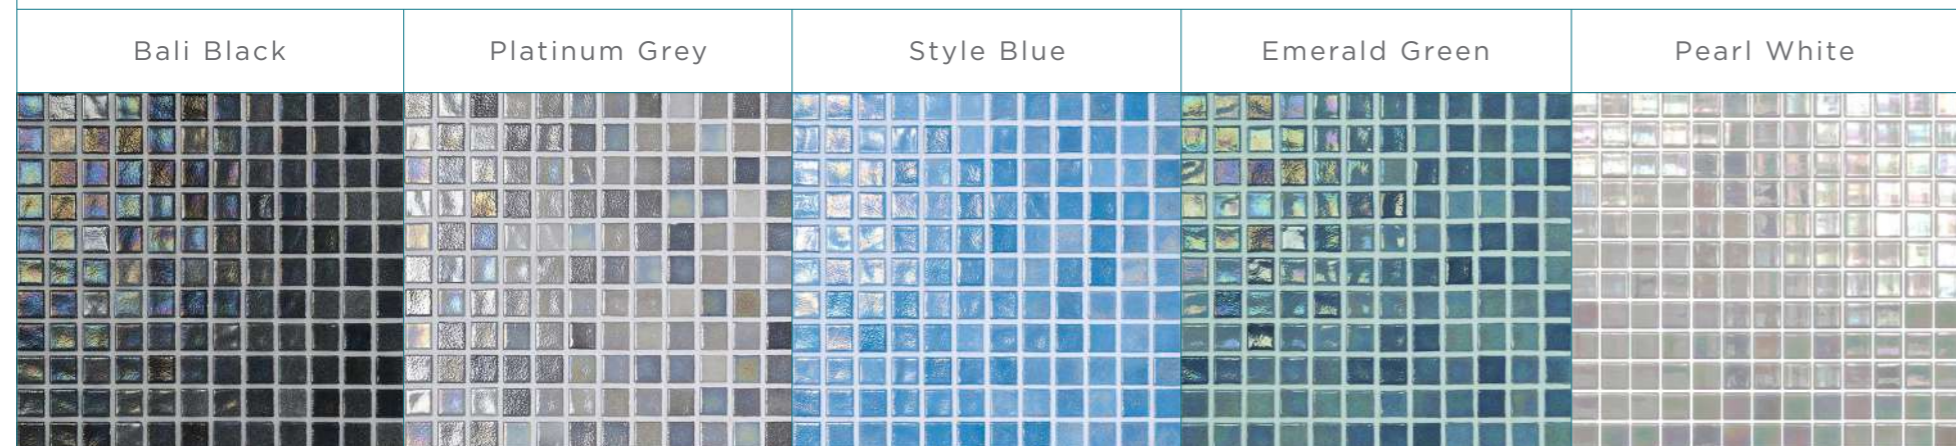

STANDARD COLOUR RANGE

CERAMIC TILE RANGE OF 30X60 TILES

EXCLUSIVE STONE LOOK 5X5 CERAMIC TILES

WE HAVE VERY BIG CHOICE OF COLOURS AND SIZES

**TILESTONE**  
POOLS & SPA'S

C O N T A C T U S

[www.tilestonepools.com](http://www.tilestonepools.com)