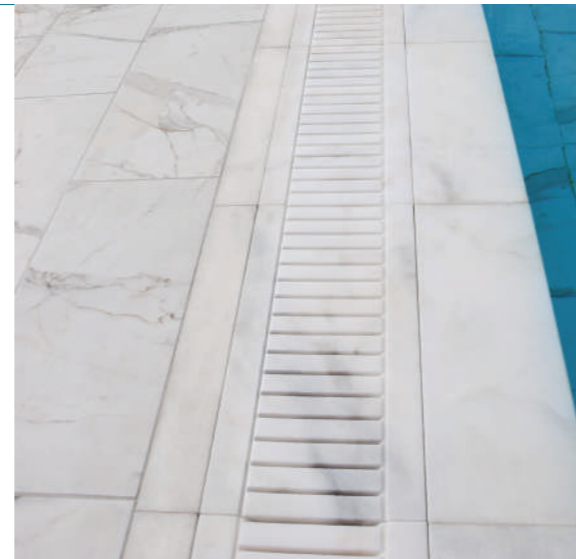

# TILED SWIM SPA

TILESTONE SWIM SPA its luxury and energy efficient mini pool with all swim spa functionality. Made for inground installations with built in pump room.

THREE BUILD OPTIONS AVAILABLE:

**ACTIVE** - with counter current Jet;

**FUN** - counter current and back massage jets;

**ULTRAFLOW** - 400 m<sup>3</sup> swimming turbine pool.

W E L L N E S S  
S O L U T I O N S

# PUBLIC POOLS

There is no limit for us in size and shape for public pools. Our force - durability, 100% waterproofing and lightness. Moreover - TILESTONE are energy efficient pools - all pools are well insulated, reducing heating costs to minimum. We work with best suppliers for finish materials and work worldwide to accomplish your projects.