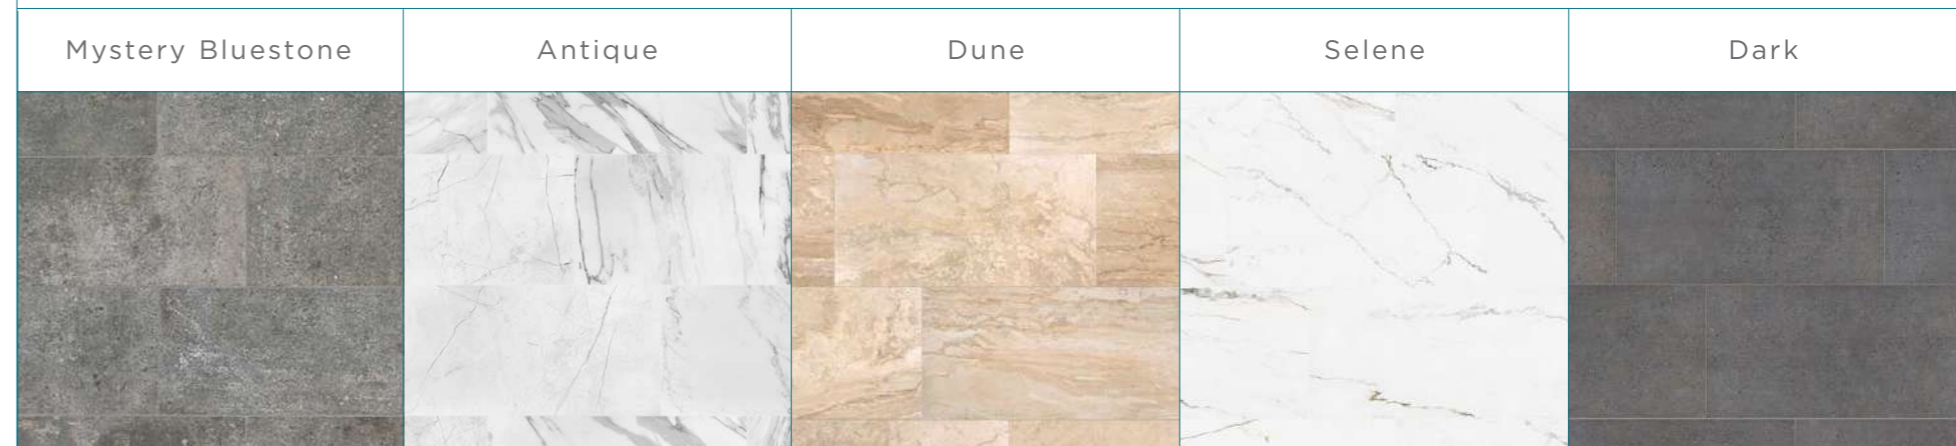

STANDARD COLOUR RANGE

CERAMIC TILE RANGE OF 30X60 TILES

EXCLUSIVE STONE LOOK 5X5 CERAMIC TILES

WE HAVE VERY BIG CHOICE OF COLOURS AND SIZES

**TILESTONE**  
POOLS & SPA'S

C O N T A C T U S

[www.tilestonepools.com](http://www.tilestonepools.com)