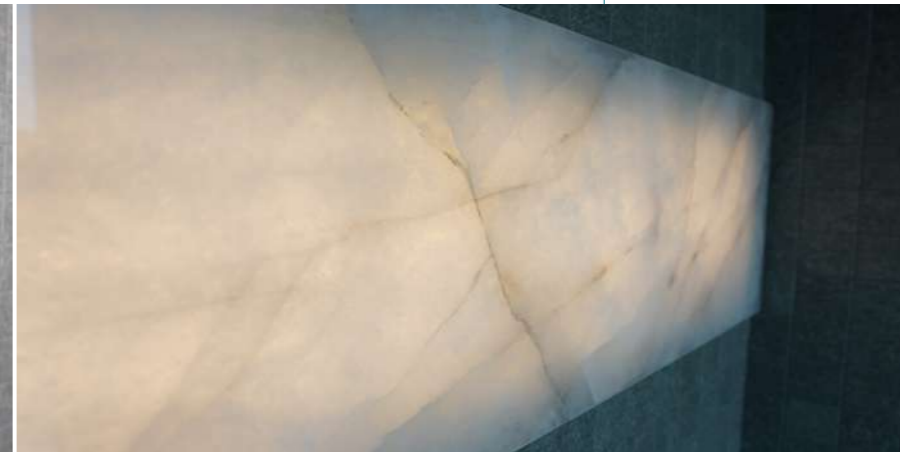

W E L L N E S S
S O L U T I O N S