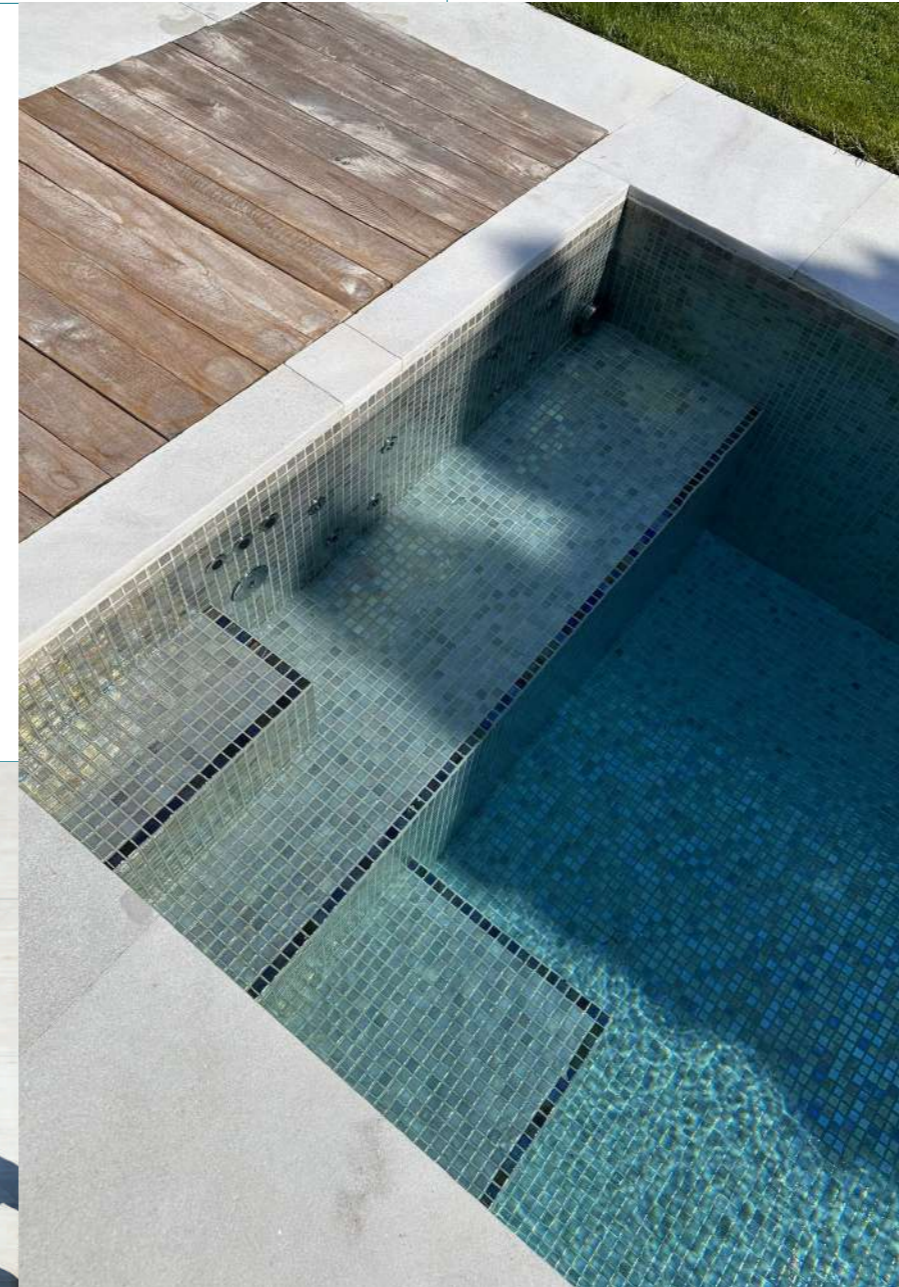

TILESTONE SWIM SPA its luxury and energy efficient mini pool with all swim spa functionality. Made for inground installations with built in pump room.

THREE BUILD OPTIONS AVAILABLE:

ACTIVE - with counter current Jet;

FUN - counter current and back massage jets;

ULTRAFLOW - 400 m³ swimming turbine pool.